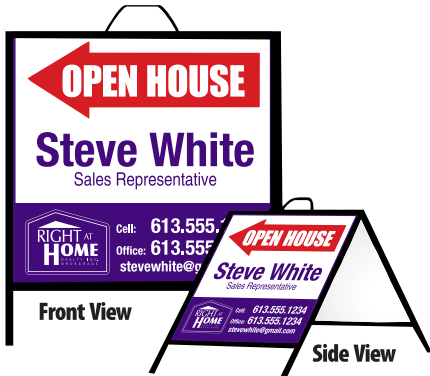

Matching Metal Frames \$45/each

HANGING LAWN SIGN

8mm Coroplast For Sale/Sold Sign
 (24x32) Vertical or Horizontal

- ▶ With or without photo (same price)
- ▶ Full colour
- ▶ Double sided (4/4)
- ▶ 8mm Very thick coroplast
- ▶ Customizable (any design)

Quantity	(24x32)
1 to 3 signs	\$49.50/each
4 to 6 signs	\$45.00/each
7 to 10 signs	\$42.50/each
11 & up	\$39.50/each

Matching Metal Frames \$60/each

OPEN HOUSE SIGNS

4mm - Printed on one side
 (24 x 18) (24 x 24) or (24 x 32)

A Frames (24 x 32) \$49/each

DIRECTIONAL SIGNS

(12x18)(12x24) or (18x24)

- ▶ With or without photo
- ▶ Full colour
- ▶ Double sided
- ▶ 4mm coroplast
- ▶ Customizable (any design)

Quantity	(12x24)	(12x18)	(18x24)
1 to 3 Signs	\$18.00	\$15.00	\$22.00
4 to 6 Signs	\$16.00	\$12.00	\$18.00
7 to 10 Signs	\$15.00	\$11.00	\$16.00
11 & up	\$13.50	\$10.00	\$14.00