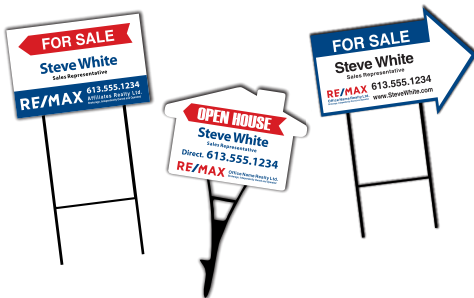

### OPEN HOUSE SIGNS

4mm - Printed on one side  
 (24 x 18) (24 x 24) or (24 x 32)

- ▶ With or without photo
- ▶ Full colour
- ▶ Single sided inserts
- ▶ 4mm coroplast
- ▶ Customizable (any design)
- ▶ Set = 1 left + 1 right insert

Quantity	(24x18)
1-3 Sets	\$29.00/set
4-6 Sets	\$27.00/set
7-10 Sets	\$24.00/set
11 & up	\$21.00/set

A Frames (24 x 18) \$36/each

Quantity	(24x24)
1-3 Sets	\$30.00/set
4-6 Sets	\$28.00/set
7-10 Sets	\$25.00/set
11 & up	\$23.00/set

### DIRECTIONAL SIGNS

(12x18)(12x24) or (18x24)

- ▶ With or without photo
- ▶ Full colour
- ▶ Double sided
- ▶ 4mm coroplast
- ▶ Customizable (any design)

Quantity	(12x24)	(12x18)	(18x24)
1 to 3 Signs	\$18.00	\$15.00	\$22.00
4 to 6 Signs	\$16.00	\$12.00	\$18.00
7 to 10 Signs	\$15.00	\$11.00	\$16.00
11 & up	\$13.50	\$10.00	\$14.00